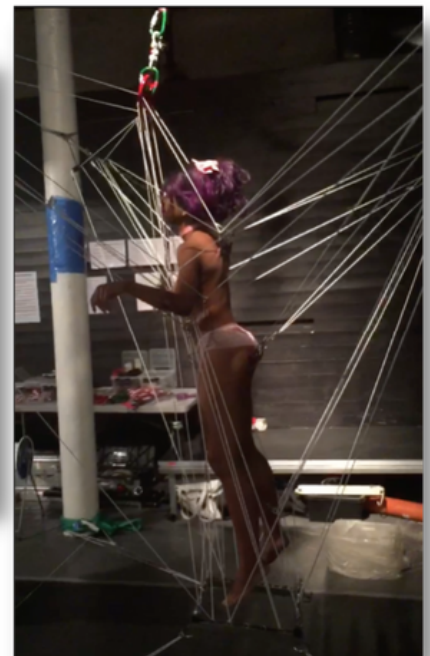

HOOK SUSPENSION