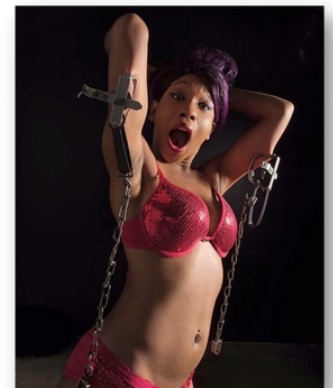

IMAGES OF ACTS & STUNTS

AVAILABLE FOR FULL LENGTH SHOWS, SHORT ACTS, INTERACTIVE PERFORMANCES, OR AMBIENT ENTERTAINMENT—I CATER MY PERFORMANCES TO MEET YOUR VISION. LET ME TRANSFORM YOUR EVENT INTO AN UNFORGETTABLE EXPERIENCE!

SWORD SWALLOWING

BEARTRAPS