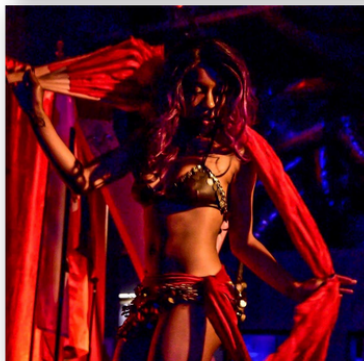

SILK VEIL FANS